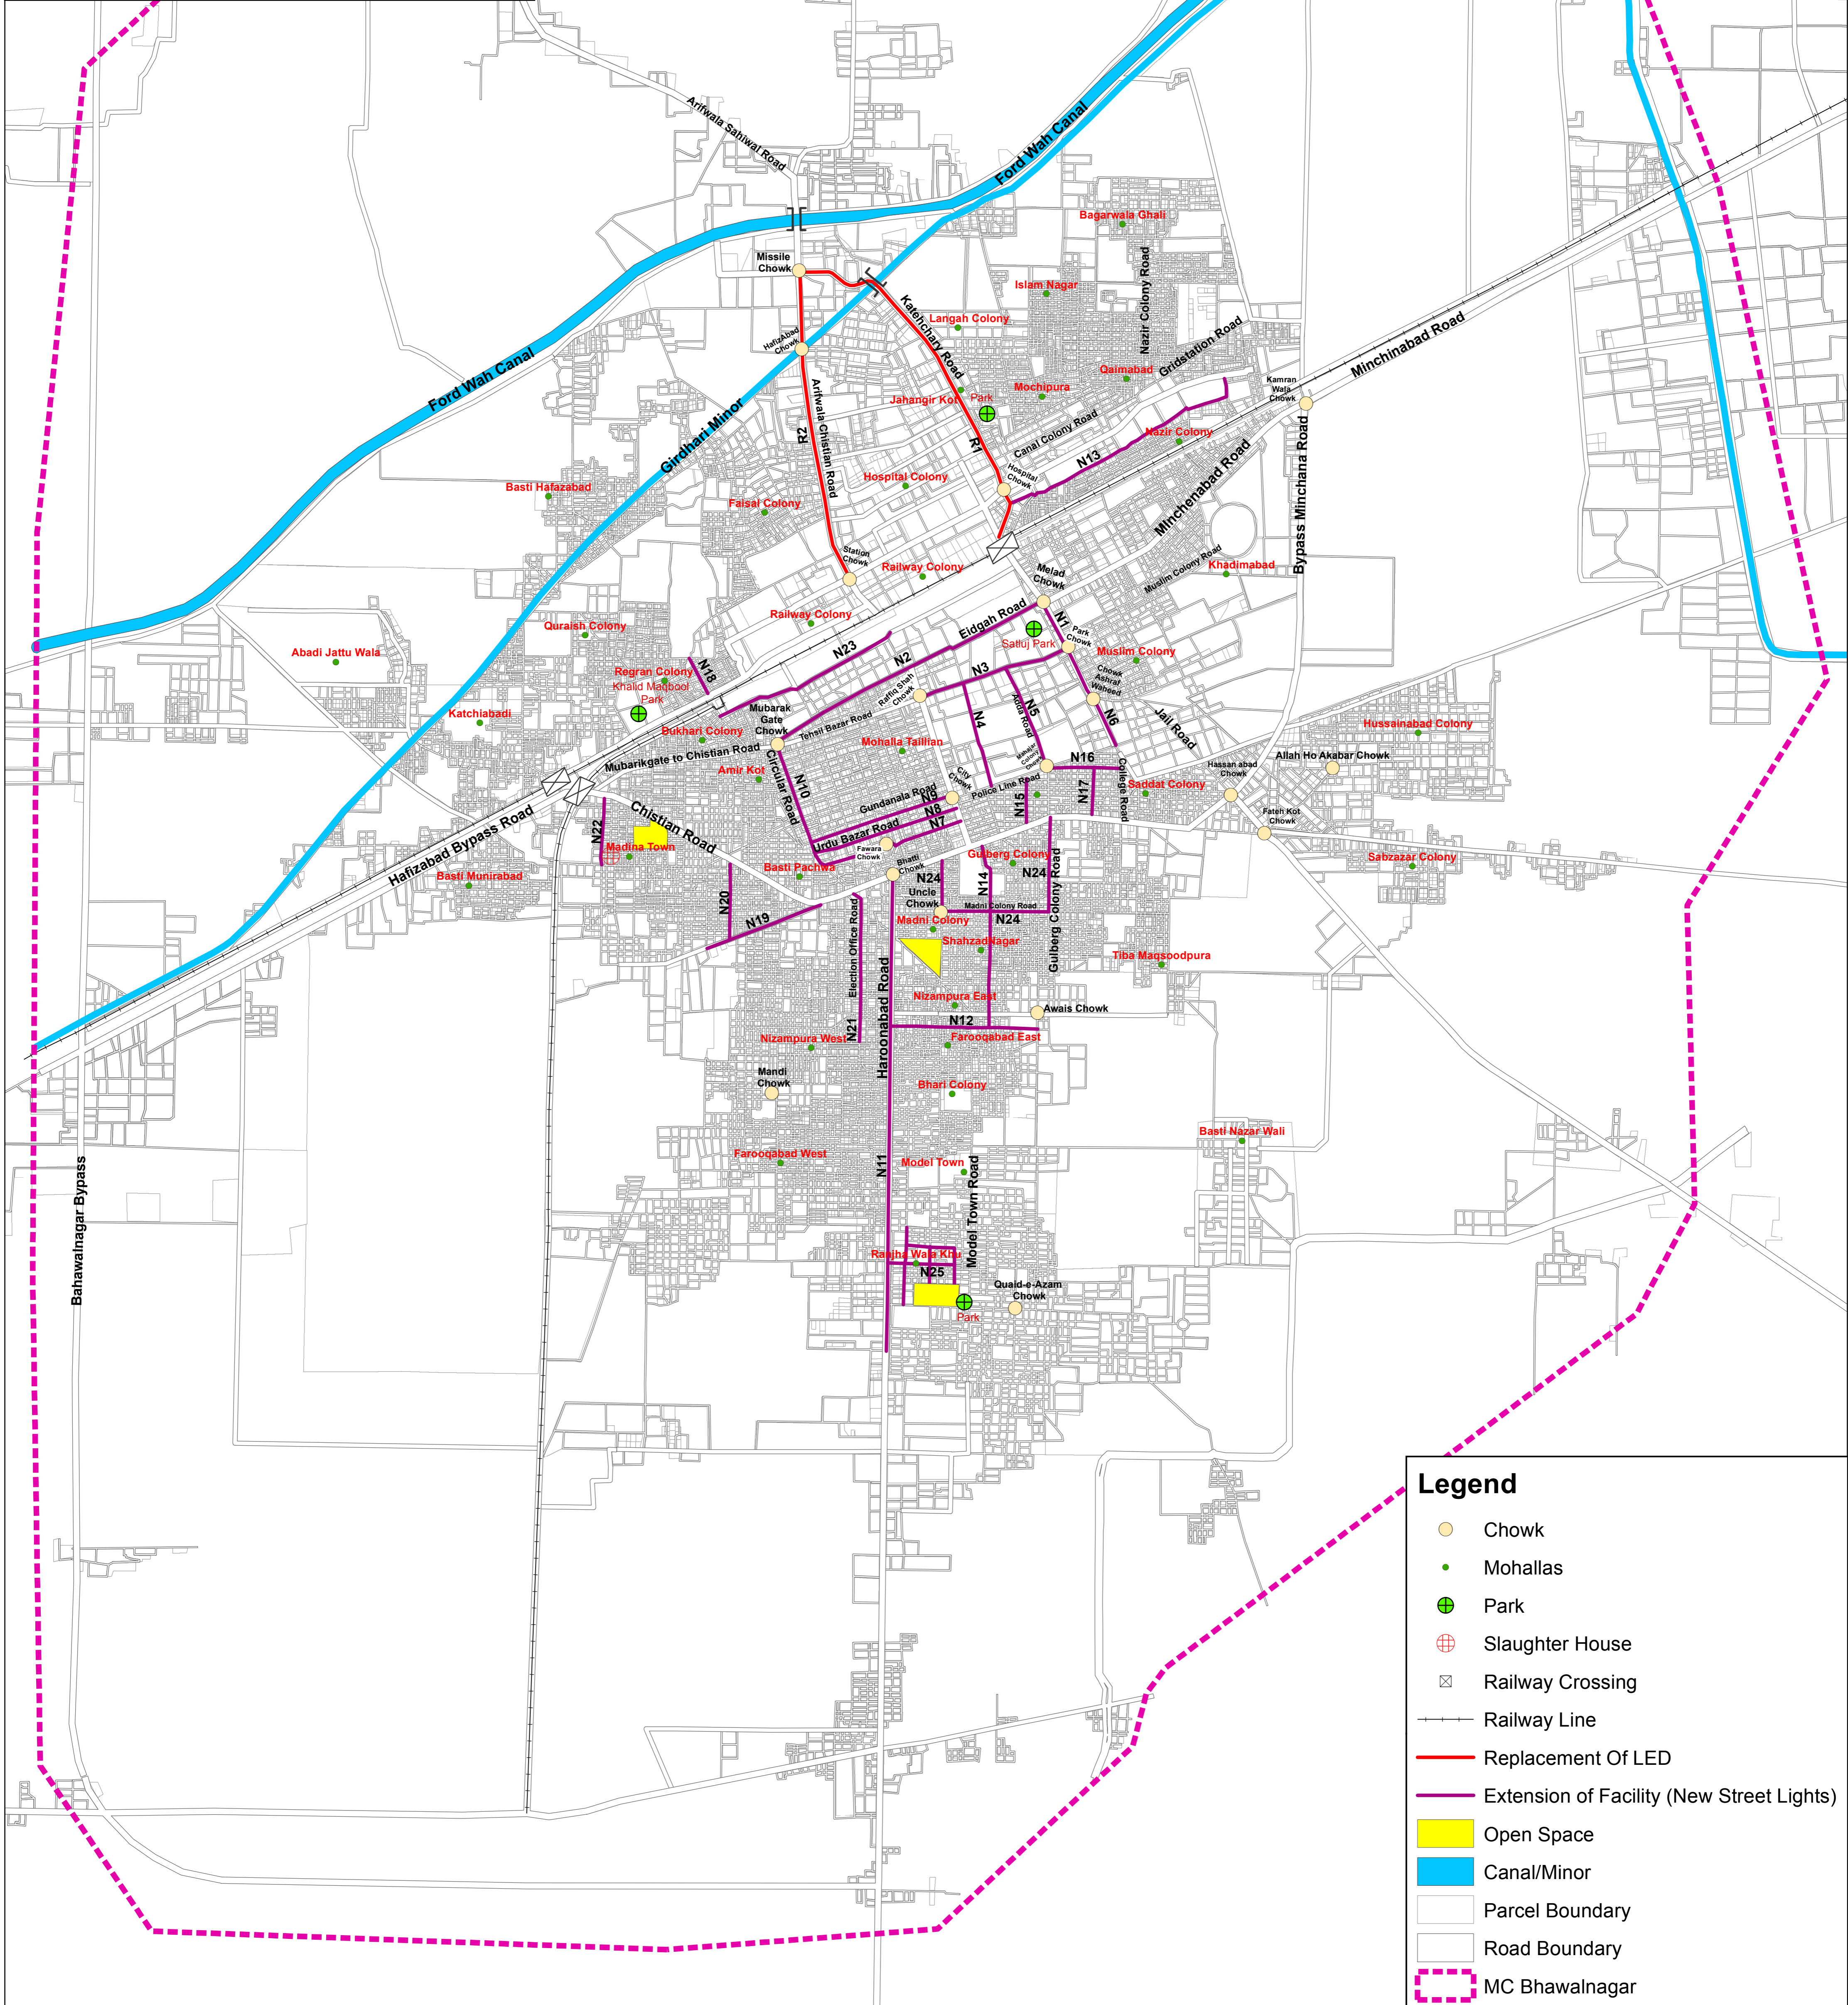

Street Map - Bhawalnagar

Gap Analysis For Street Light		
No.	Name Of Roads / Streets	Length (RFT)
Replacement of LED		
R1	Missile Chowk	3200
R2	Missile Chowk	2500
Extension of Facility (New Street Lights)		
N1	Phatak Chowk	3200
N2	Minchinabad Chowk	4500
N3	Park Chowk	2800
N4	Press Market	2000
N5	Dak Khana Road	2000
N6	Main Jail Road	3800
N7	Khana Babar Road	2500
N8	Qasim Road	2500
N9	Urdu Road	2500
N10	Circular Road	2500
N11	Bahawal Road	5500
N12	Haroonabad Road	2000
N13	Govt Colony High School Road	3200
N14	Gao Shalah Road	1000
N15	Mohajir Colony Road	1200
N16	Main Masjid Mohajir Colony Road	800
N17	Imam Bargah Road Mohajir Colony	1200
N18	Quresh Colony Qabristan Road	800
N19	Girls College to Madina Town	3200
N20	Rice Mill Road	2500
N21	Election Road	4000
N22	Chistian Road	1200
N23	Shoukat Hospital Road	4000
N24	Shahzad Nagar Road	5000
N25	Haroonabad Road to Model Town (All blocks)	5000

Legend

- Chowk
- Mohallas
- ⊕ Park
- ⊕ Slaughter House
- Railway Crossing
- Railway Line
- Replacement Of LED
- Extension of Facility (New Street Lights)
- Open Space
- Canal/Minor
- Parcel Boundary
- Road Boundary
- MC Bhawalnagar