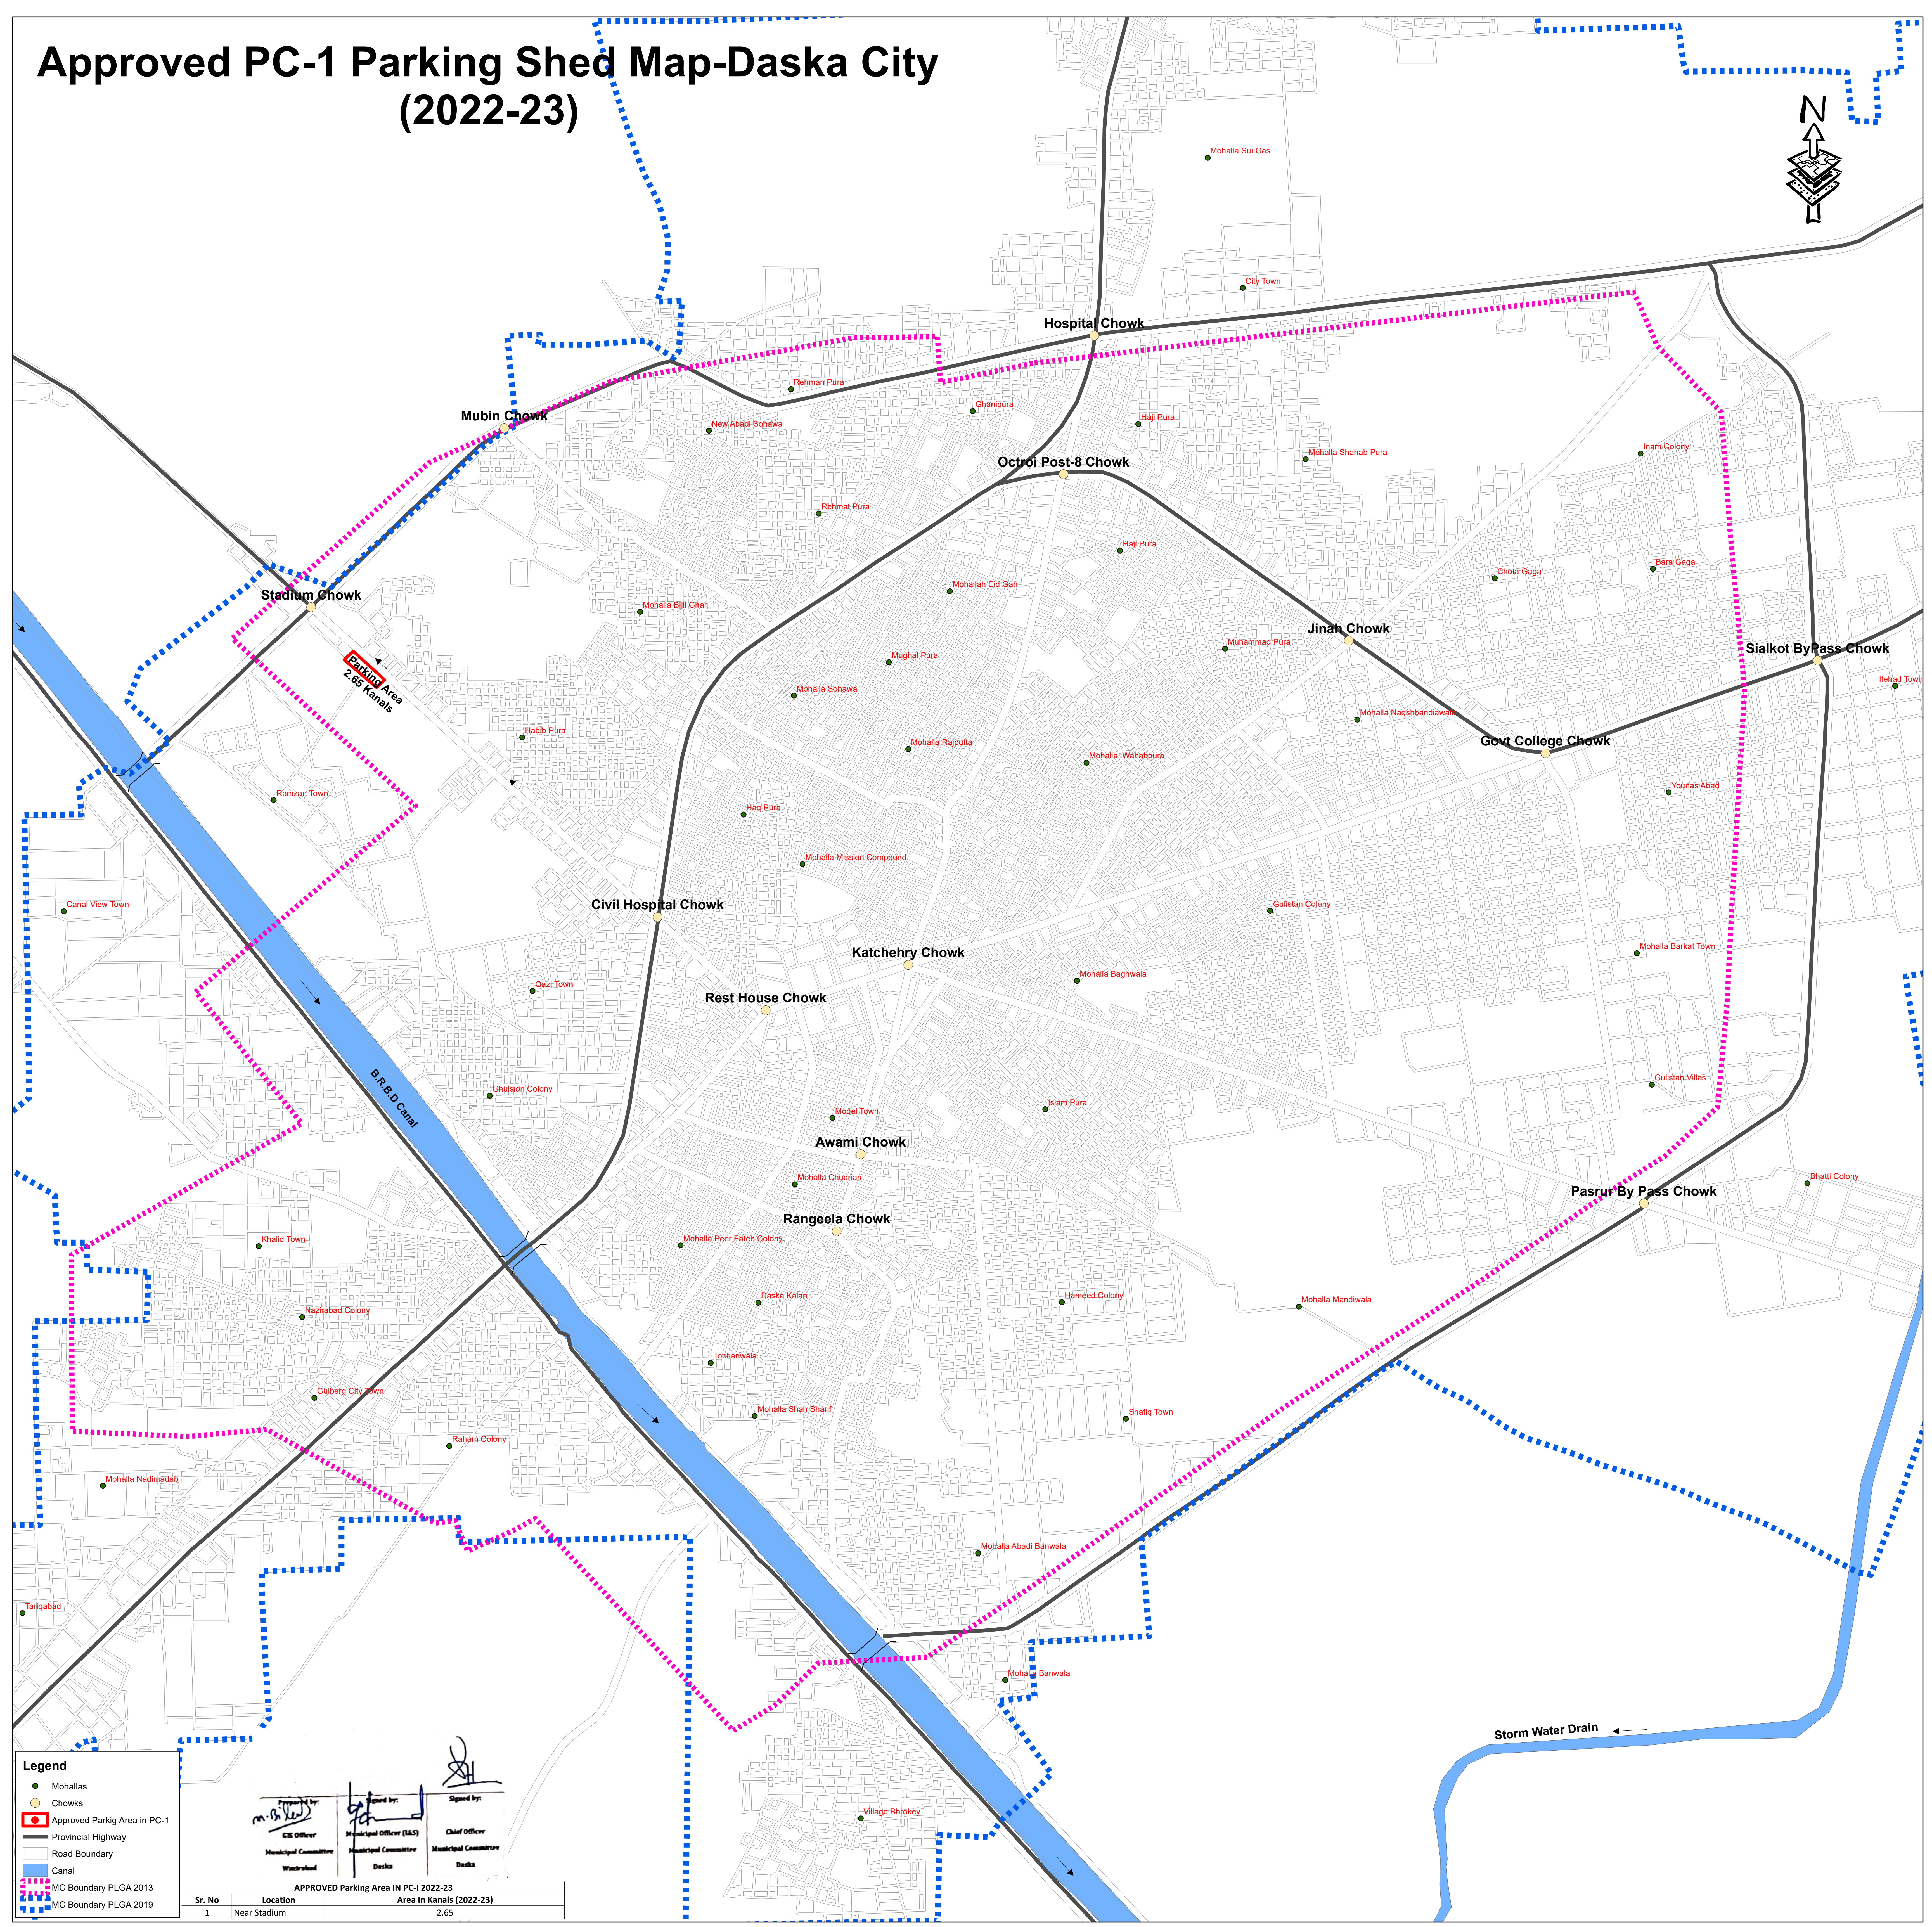

Approved PC-1 Parking Shed Map-Daska City (2022-23)

Legend

- Mohallas
- Chowks
- ▭ Approved Parking Area in PC-1
- ▬ Provincial Highway
- ▬ Road Boundary
- ▬ Canal
- ▭ MC Boundary PLGA 2013
- ▭ MC Boundary PLGA 2019

Prepared by: *[Signature]*
 Municipal Officer (L&S)
 Municipal Committee
 Wazirabad

Signed by: *[Signature]*
 Municipal Officer (L&S)
 Municipal Committee
 Daska

Signed by: *[Signature]*
 Chief Officer
 Municipal Committee
 Daska

APPROVED Parking Area IN PC-1 2022-23		
Sr. No	Location	Area In Kanals (2022-23)
1	Near Stadium	2.65

PUNJAB MUNICIPAL DEVELOPEMENT FUND COMPANY

PROJECT:
PUNJAB CITIES PROGRAM (PCP)

Map Code
 0417050223
Map Version
 1.0

DISCLAIMER:
 INFORMATION IS PROVIDED BY MC, PHED & OTHER SOURCES.

Scale: 1:6,000

Date
 February 2023