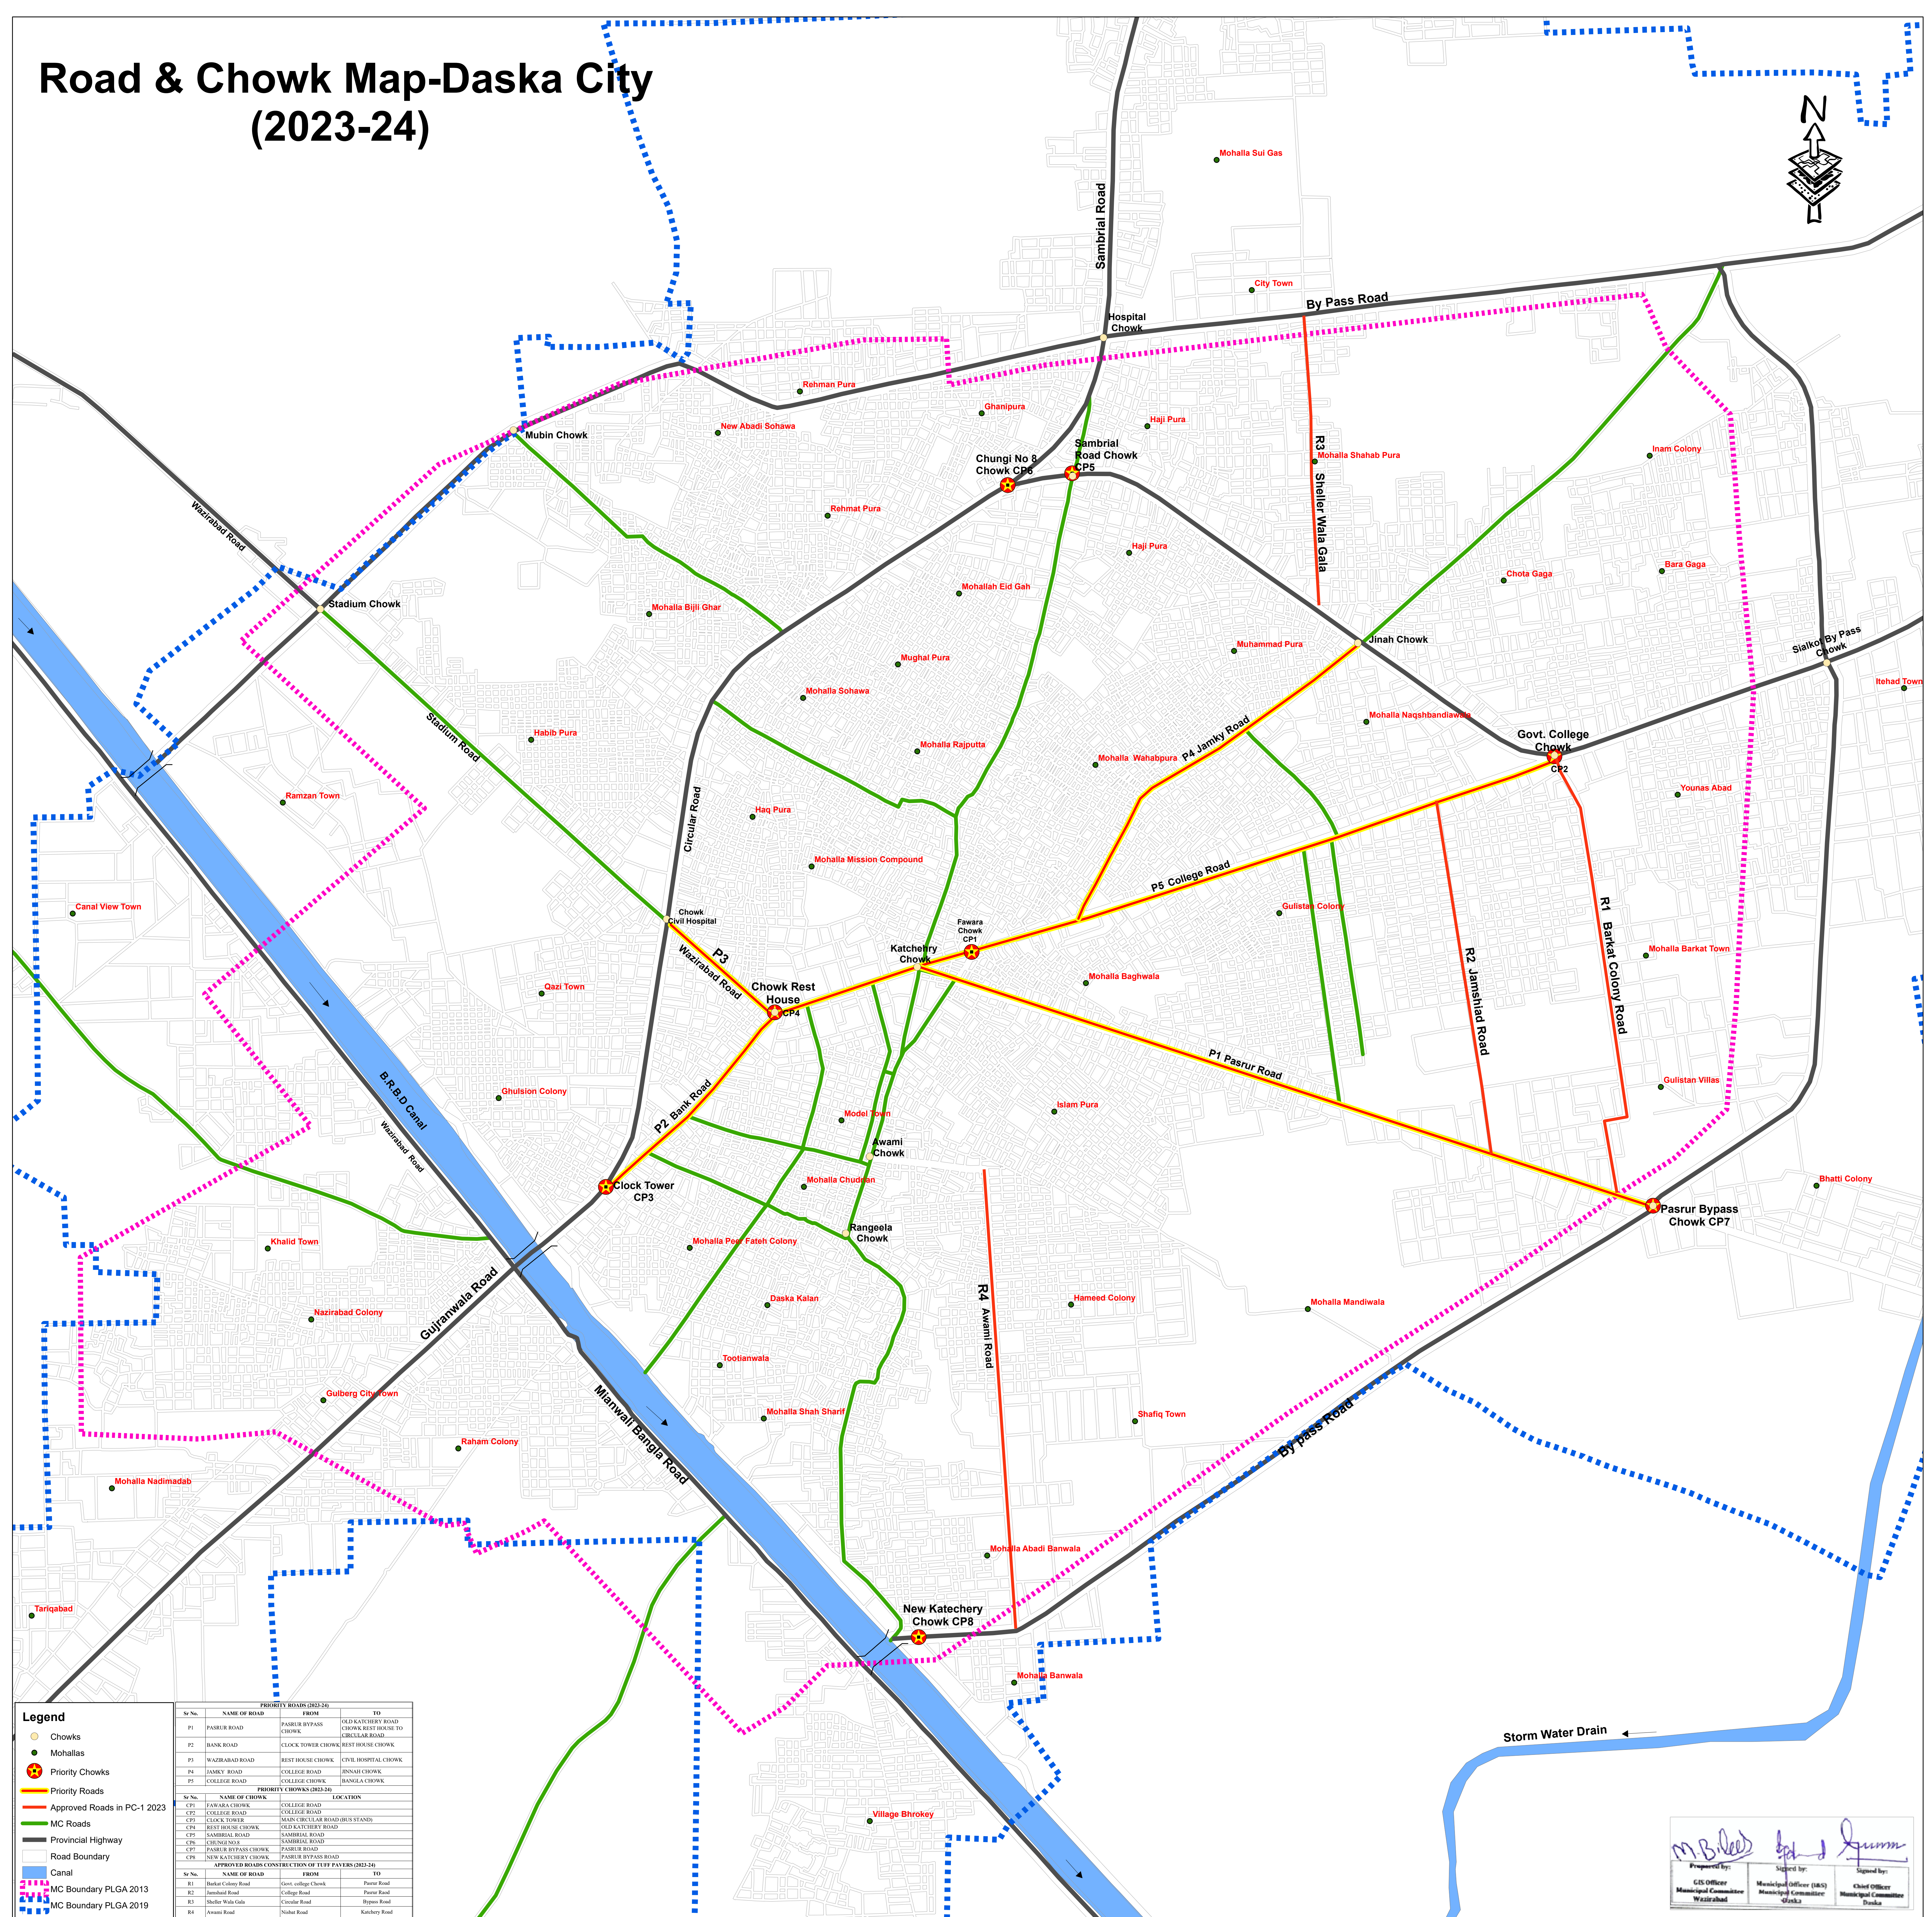

Road & Chowk Map-Daska City (2023-24)

Legend

- Chowks
- Mohallas
- Priority Chowks
- Priority Roads
- Approved Roads in PC-1 2023
- MC Roads
- Provincial Highway
- Road Boundary
- Canal
- MC Boundary PLGA 2013
- MC Boundary PLGA 2019

PUNJAB MUNICIPAL DEVELOPMENT FUND COMPANY

PROJECT:
PUNJAB CITIES PROGRAM (PCP)

Map Code
0417020424
Map Version
1.5

DISCLAIMER:
INFORMATION IS PROVIDED BY MC, PHED & OTHER SOURCES.

Scale: 1:6,000
0 100 200 400 Meters

Date
April 2024

Prepared by: *M. B. S.*
Municipal Committee Wazirabad

Signed by: *[Signature]*
Municipal Officer (MS) Municipal Committee Daska

Signed by: *[Signature]*
Chief Officer Municipal Committee Daska